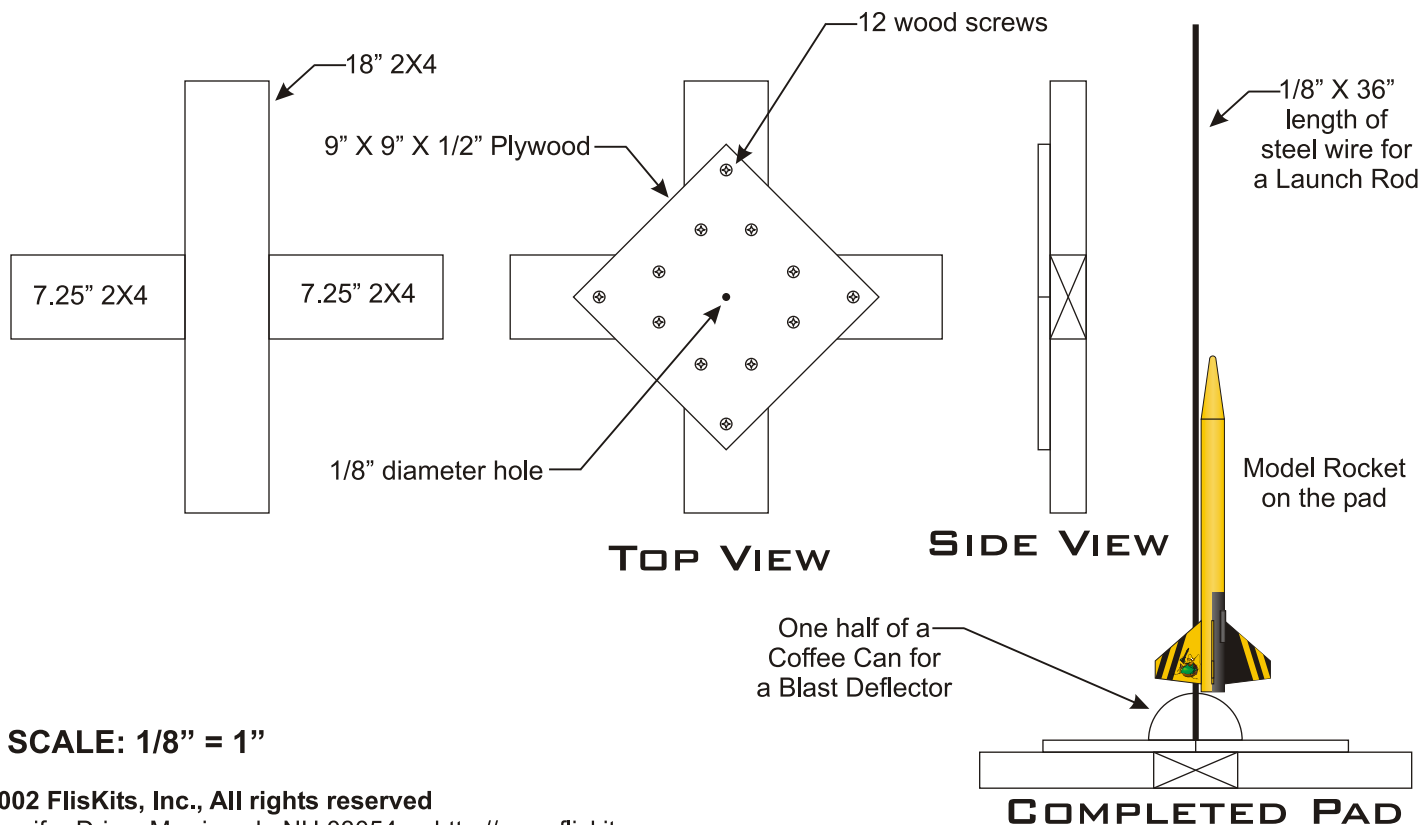

SIMPLE LAUNCH CONTROLLER

SIMPLE LAUNCH PAD

SCALE: 1/8" = 1"