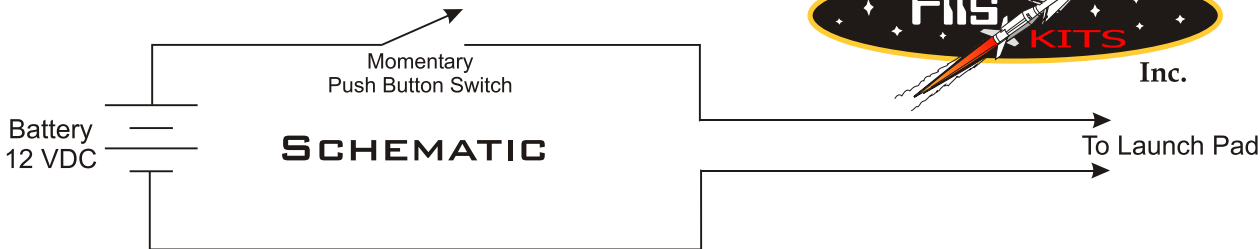

SIMPLE LAUNCH CONTROLLER

SIMPLE LAUNCH PAD

SCALE: 1/8" = 1"