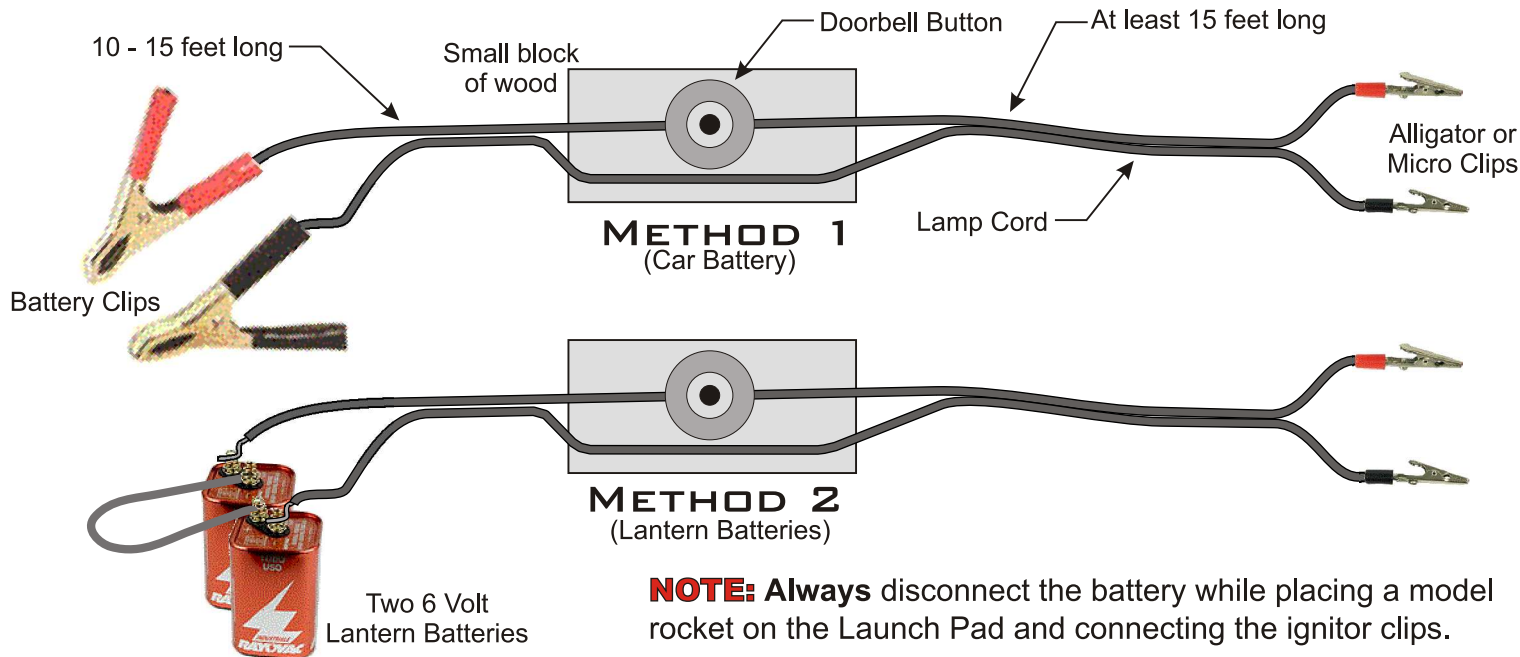

SIMPLE LAUNCH CONTROLLER

SIMPLE LAUNCH PAD

SCALE: 1/8" = 1"